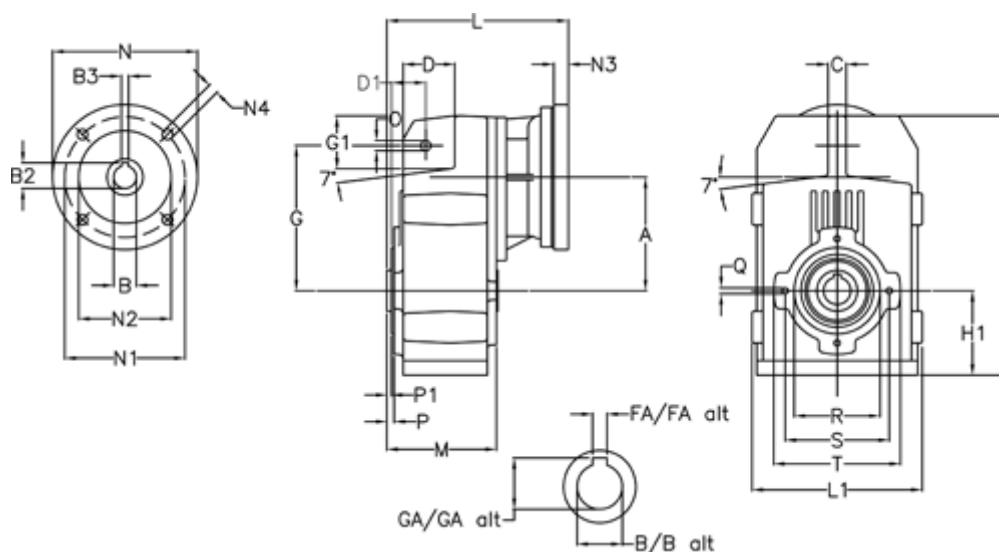

Article number: 29560406654240

Description: Shaft mounted gear
A413H40-66,5-P100B5

Measures

A = 175.75	FA = 12	M = 144.0	Q = M12x19
B = 40	G = 218	N = 250	R = 130
B1 = 28	G1 = 97.5	N1 = 215	S = 165
B2 = 31.3	GA = 43.0	N2 = 180	T = 200
B3 = 8	H = 389.0	N4 = M12x16	
C = 16	H1 = 116.0	O = 14	
D = 79.0	L = 275.5	P = 7.5	
D1 = 56.5	L1 = 242	P1 = 3.5	